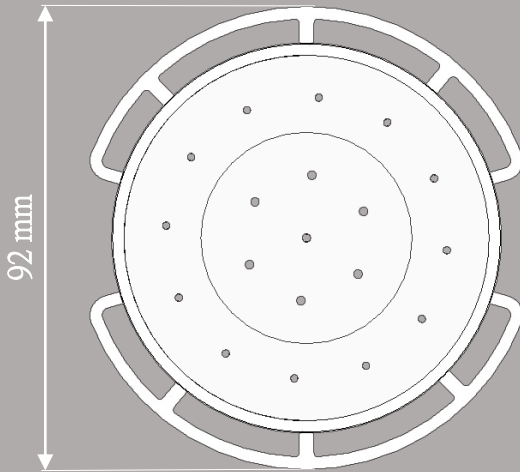

Dripping Shower

No need to practice
water flow.

Easily to make good
coffee.

Allows you to pour
evenly and gently to
showcase more flavors
of your coffee.

Name of Product

Dripping Shower

Material

Tritan (registered with FDA)

Patent

- No. M561480
- No. M594916

Features

- No BPA. (No BPA during the process of poly production. No BPA being released when utilizing this item.)
- Separable components. Easy to clean.