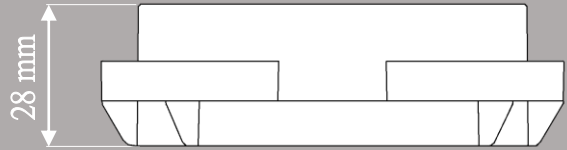

Dripping Shower

No need to practice
water flow.

Easily to make good
coffee.

Allows you to pour
evenly and gently to
showcase more flavors
of your coffee.

Name of Product

Dripping Shower

Material

Tritan (registered with FDA)

Patent

- No. M561480
- No. M594916

Features

- No BPA. (No BPA during the process of poly production. No BPA being released when utilizing this item.)
- Separable components. Easy to clean.